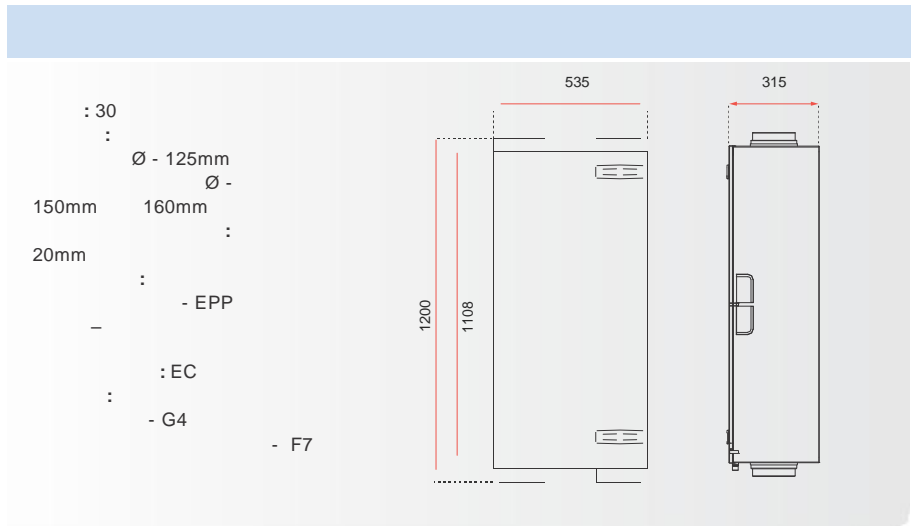

. CA200

( )

95%