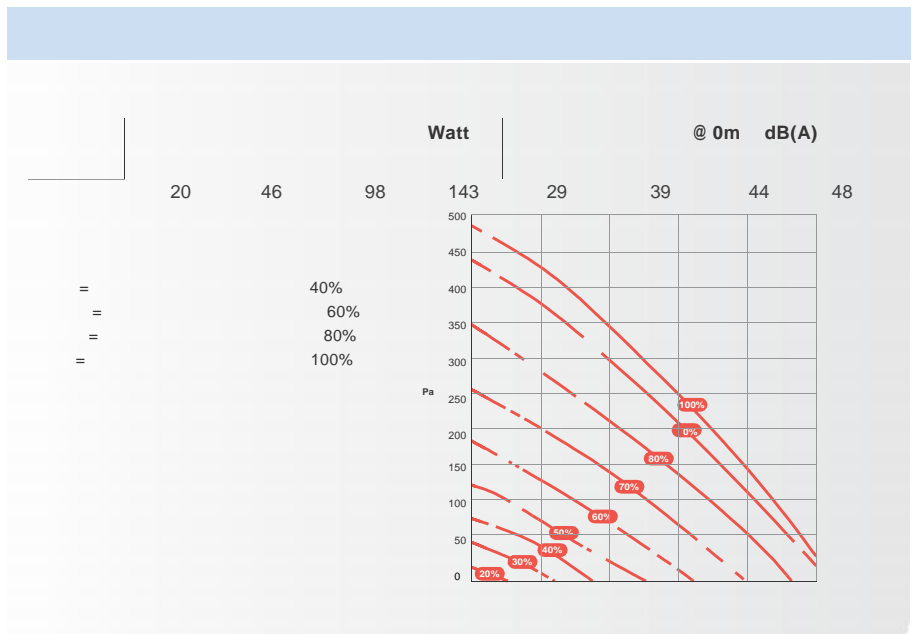

zehnder

always
around you

ComfoAir 200

ComfoAir 200

zehnder

Zehnder ComfoAir 200

. CA200

()

95%

ComfoAir 200?

-
-
-
-

1%,

	(W/l/s)	(%)
+ 1	0.91	93
+ 2	0.90	93
+ 3	0.93	92
+ 4	1.05	92

ComfoTube ComfoTube Flat 51 –

- 110m²
- 200m³/h 200 Pa
- 95%
- EC
- 100%

3 Amp		- 143W
230V ~ 50Hz		
- 9W		